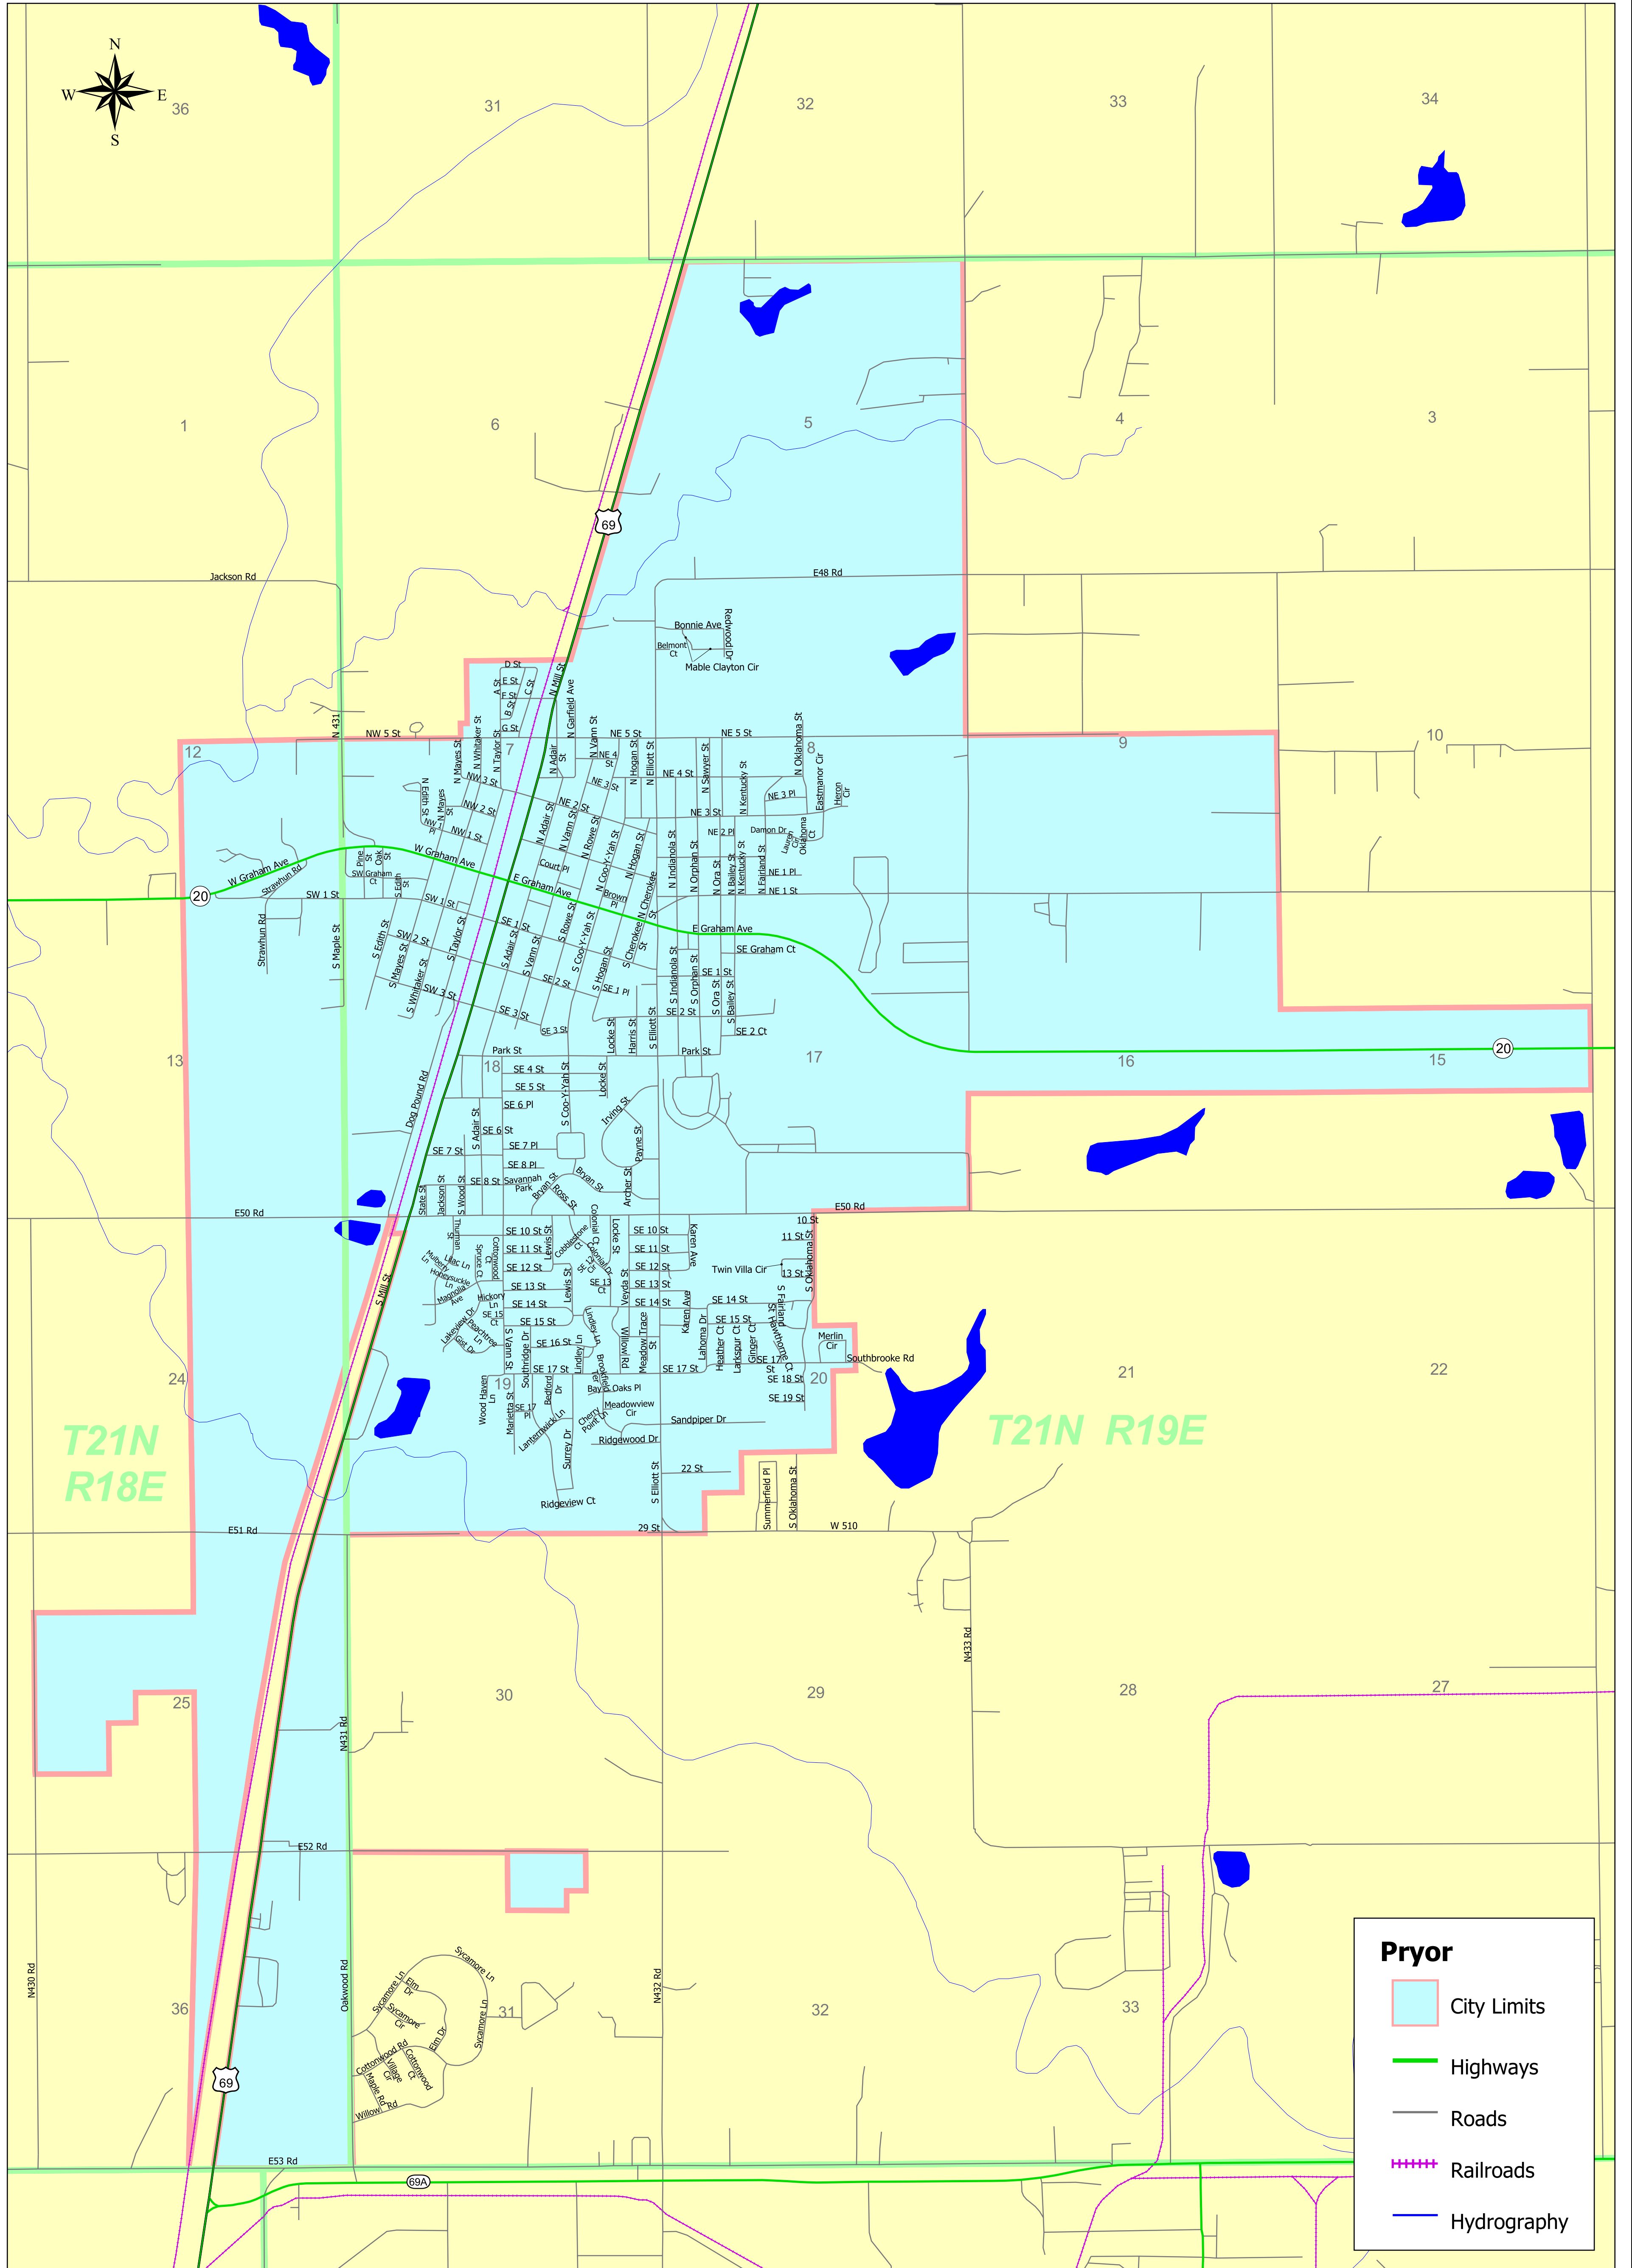

Pryor, Oklahoma Mayes County

Pryor

- City Limits
- Highways
- Roads
- Railroads
- Hydrography

Prepared for:
Oklahoma Tax Commission
(405) 319-8200
All boundary changes or annexations
should be directed to this agency.

Map Produced By:
Center for Spatial Analysis
University of Oklahoma
March, 2008
Contact Us For Additional Copies
(405) 325-3131